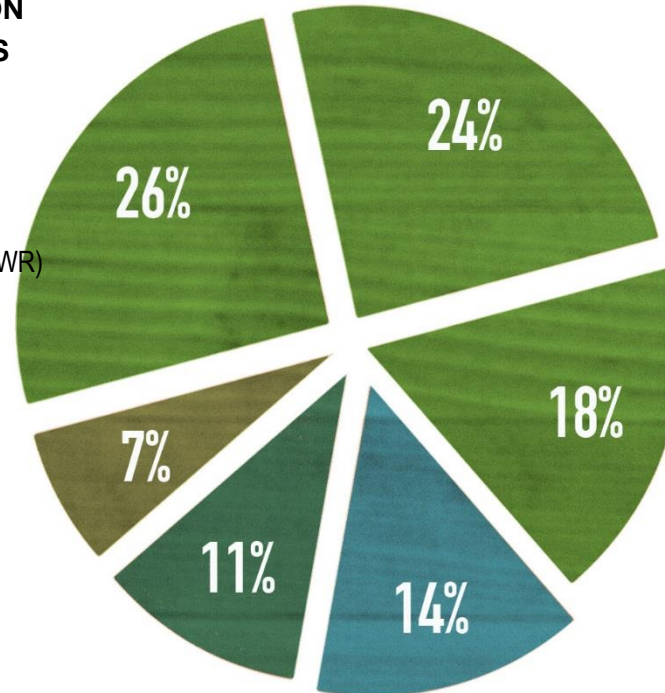

GRANTS PAID 2014, total € 1.4 million

SUOMEN METSÄSÄÄTIÖ

WOOD USE, WOOD CONSTRUCTION AND WOOD BASED BIOPRODUCTS

- Wood building competence and communications (Puuinfo)
- Endowed Aalto University professorship in wood building
- Research of modular wood construction (FWR)
- The New Tree project

STUDIES AND REPORTS

- Effects of use restrictions on forestry and wood procurement (Metla)
- Profitability of forestry using different growth methods (PTT)

COMMUNICATIONS TO GENERAL PUBLIC AND WITHIN FOREST SECTOR

- Forest.fi-website
- Forest sector environment probe
- Probe of international environmental processes

SCHOOL COOPERATION AND YOUTH WORK

- Transport expenses for forest day school events, which are organized by forest-sector professionals
- Forest Quiz for schoolkids
- Metsä puhuu -youth project
- Training and teaching materials for teachers

COMMUNICATING WITH DECISION-MAKERS AND INFLUENTIAL PEOPLE

- Forest academy for decision-makers
- Media cooperation, provision of journalist training

FOREST CERTIFICATION

- Marketing PEFC certification in the UK, Netherlands and Finland